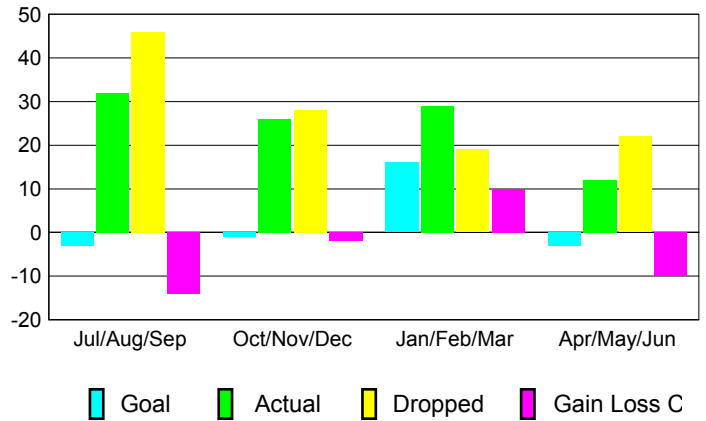

GMT: **JØRN ANDERSEN**

Location: **NORWAY**

GMT CA: **4**

CLUBS

Month	New Club Goal	Actual New Clubs	Actual Dropped Clubs	Gain/Loss of Clubs
2012-2013				
Jul/Aug/Sep	0	0	1	-1
Oct/Nov/Dec	0	0	0	0
Jan/Feb/Mar	1	0	0	0
Apr/May/June	0	0	0	0
Totals	1	0	1	-1

Club Results 2012-2013

Goal, New, Dropped, Gain/Loss

YTD Status Quo Clubs 2012-2013

Status Quo Clubs Compared to Status Quo Members

Club Gain/Loss 2012-2013

MEMBERSHIP

Month	Net Memb Goal	Actual New Memb	Actual Dropped Memb	Gain/Loss of Memb
2012-2013				
Jul/Aug/Sep	-3	32	46	-14
Oct/Nov/Dec	-1	26	28	-2
Jan/Feb/Mar	16	29	19	10
Apr/May/June	-3	12	22	-10
Totals	9	99	115	-16

Membership Results 2012-2013

Goal, New, Dropped, Gain/Loss

Gender Comparison 2012-2013

Membership Gain/Loss 2012-2013