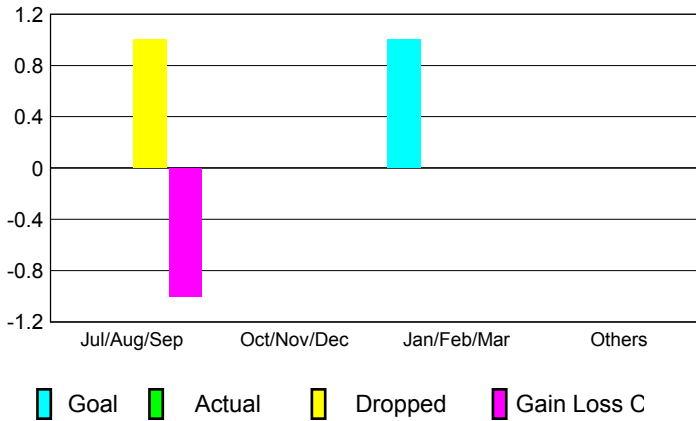

GMT: **JØRN ANDERSEN**

Location: **NORWAY**

GMT CA: **4**

CLUBS

Month	New Club Goal	Actual New Clubs	Actual Dropped Clubs	Gain/Loss of Clubs
2012-2013				
Jul/Aug/Sep	0	0	1	-1
Oct/Nov/Dec	0	0	0	0
Jan/Feb/Mar	1	0	0	0
Apr/May/June	0	0	0	0
Totals	1	0	1	-1

Club Results 2012-2013

Goal, New, Dropped, Gain/Loss

YTD Status Quo Clubs 2012-2013

Status Quo Clubs Compared to Status Quo Members

Club Gain/Loss 2012-2013

MEMBERSHIP

Month	Net Memb Goal	Actual New Memb	Actual Dropped Memb	Gain/Loss of Memb
2012-2013				
Jul/Aug/Sep	-3	32	46	-14
Oct/Nov/Dec	-1	26	28	-2
Jan/Feb/Mar	16	29	19	10
Apr/May/June	-3	12	22	-10
Totals	9	99	115	-16